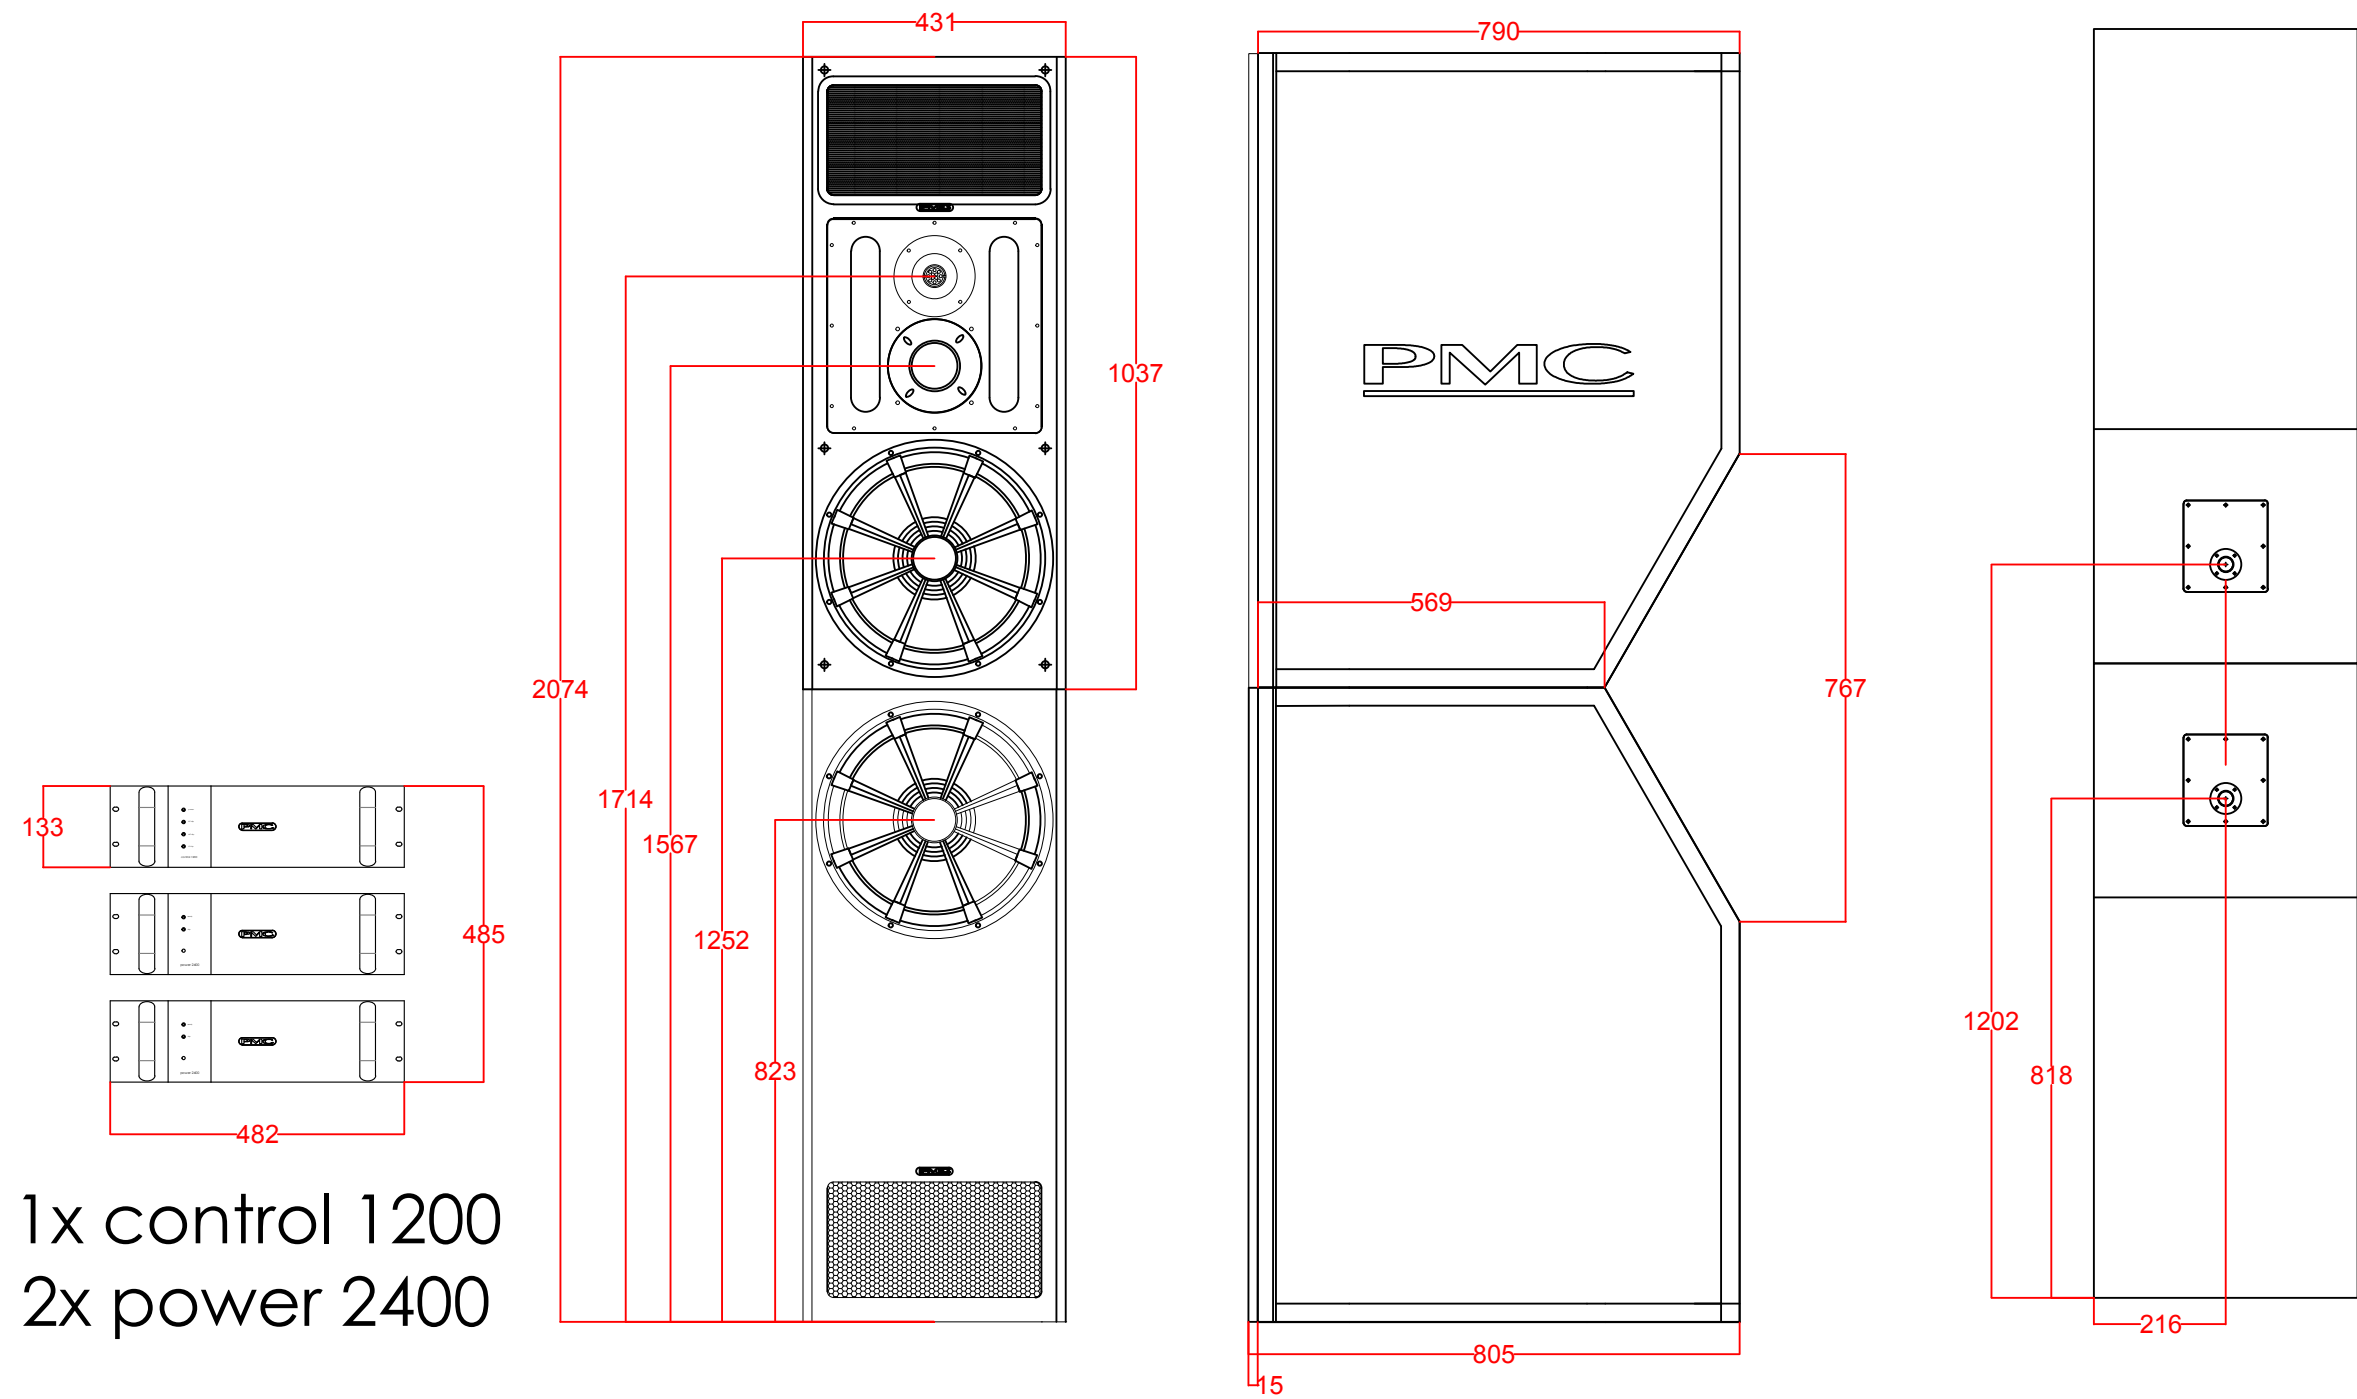

1 A B C D E F G H J K

2
3
4
5
6
7
8
9
10

BB6VCXBD-S-A

1x control 1200
2x power 2400

ALL DIMENSIONS IN MILLIMETRES

THE PROFESSIONAL MONITOR COMPANY
43-45 Crawley Green Road
Luton, Bedfordshire LU2 0AA
TEL: 0870 4441044 FAX: 0870 4441045

	DATE	INIT
ORIGINAL	14-09-11	AW
APPROVED		
ISSUE 1		
ISSUE 2		
ISSUE 3		

PROJECT BB6

TITLE	
BB6VCXBD-S-A	
DRAWING NO.	SHEET
	/