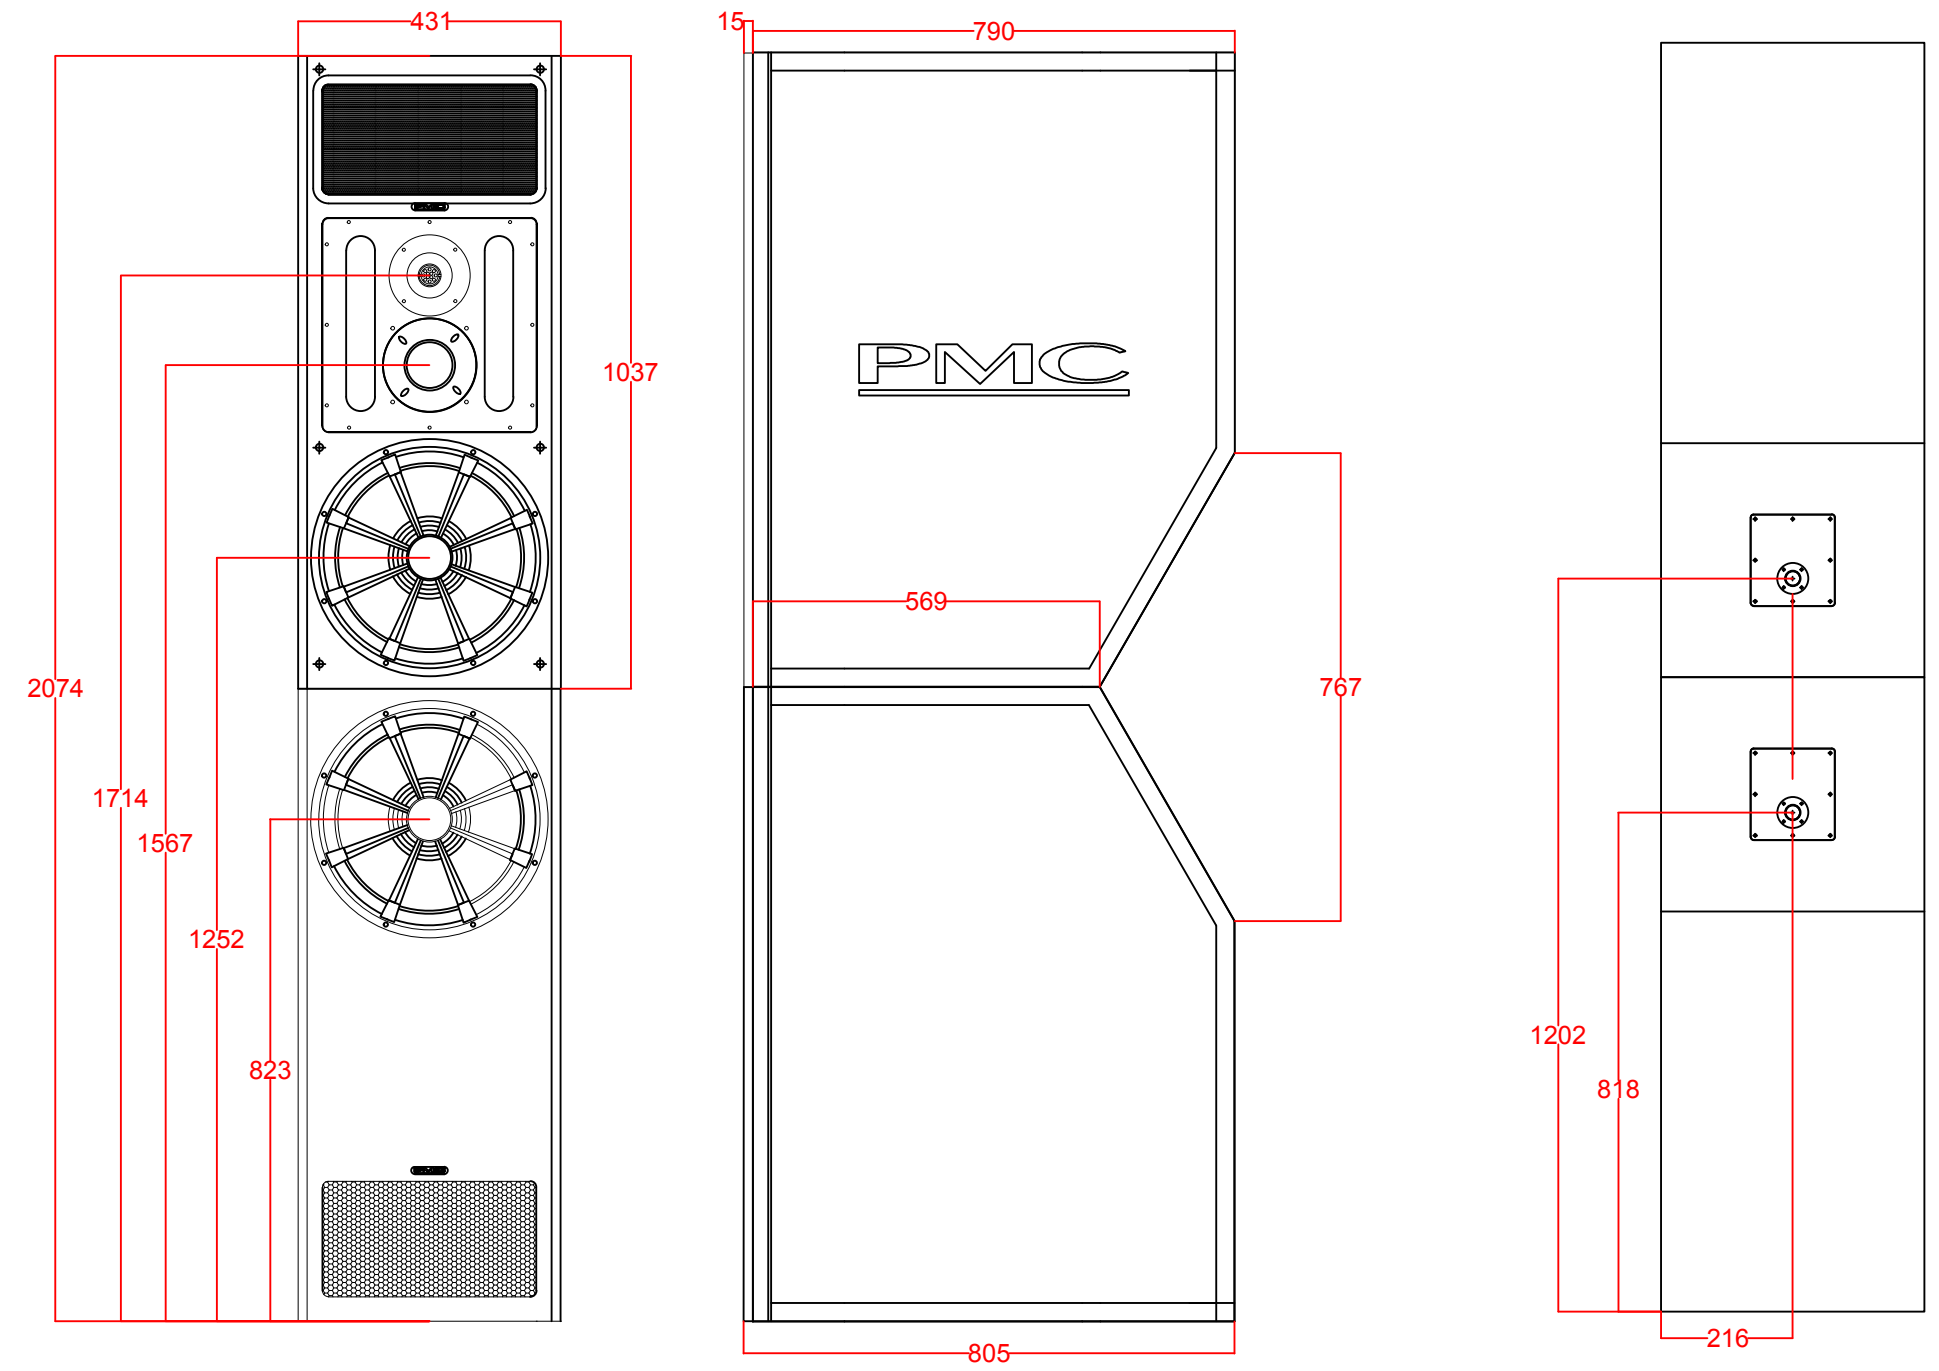

1 A B C D E F G H J K

2
3
4
5
6
7
8
9
10

BB6VCXBD-S-A

ALL DIMENSIONS IN MILLIMETRES

	THE PROFESSIONAL MONITOR COMPANY 43-45 Crawley Green Road Luton, Bedfordshire LU2 0AA TEL: 0870 4441044 FAX: 0870 4441045	ORIGINAL	DATE	INIT	PROJECT	TITLE
			14-09-11	AW		
		APPROVED				
		ISSUE 1				
		ISSUE 2				
ISSUE 3			BB6	BB6VCXBD-S-A		
DRAWING NO.						SHEET
						/