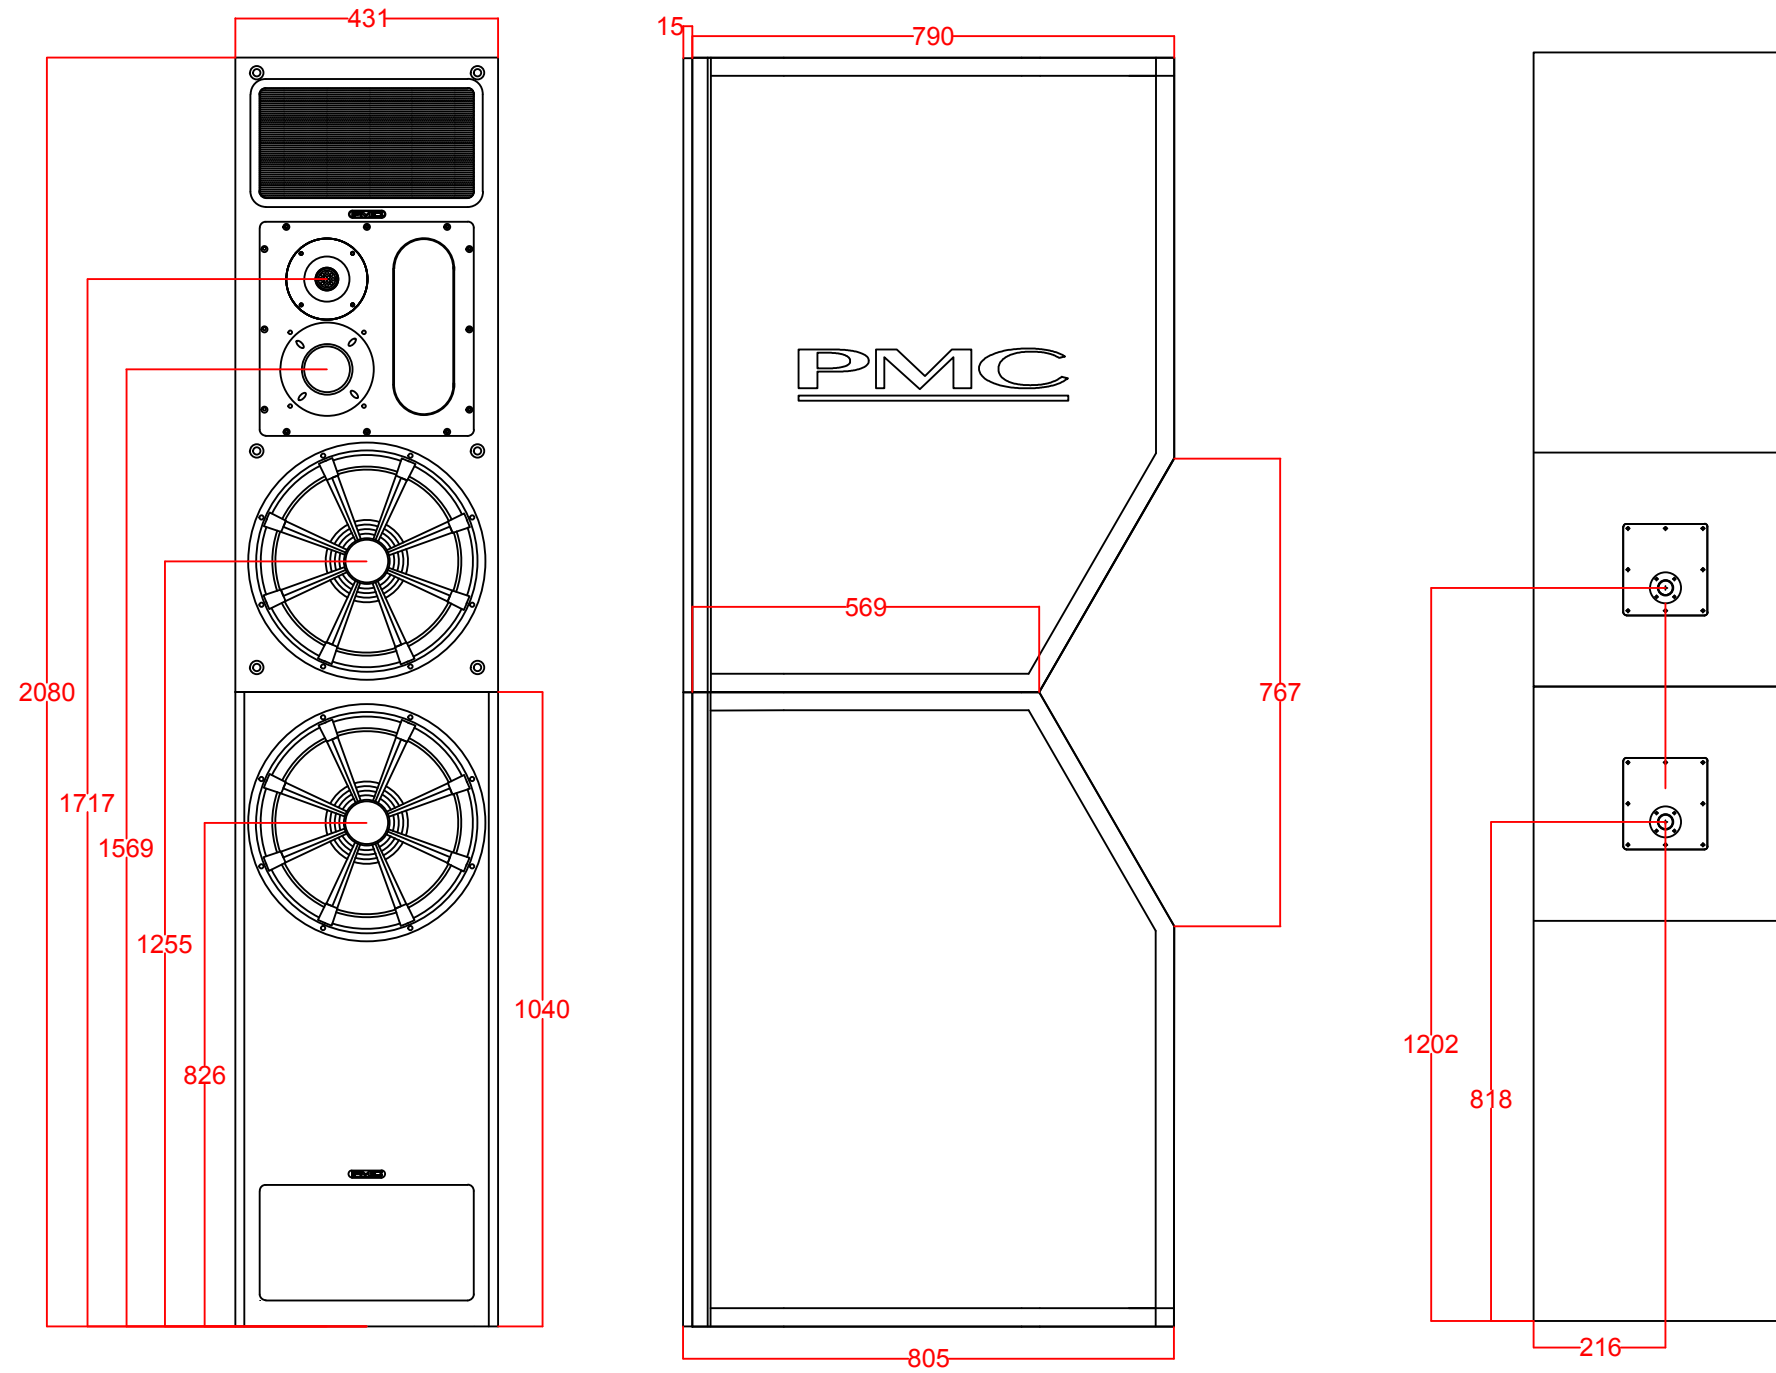

# BB6XBDS-A

ALL DIMENSIONS IN MILLIMETRES

THE PROFESSIONAL MONITOR COMPANY  
 43-45 Crawley Green Road  
 Luton, Bedfordshire LU2 0AA  
 TEL: 0870 4441044 FAX: 0870 4441045

	DATE	INIT
ORIGINAL	14-09-11	AW
APPROVED		
ISSUE 1		
ISSUE 2		
ISSUE 3		

PROJECT BB6

TITLE	
BB6XBDS-A	
DRAWING NO.	SHEET
	/