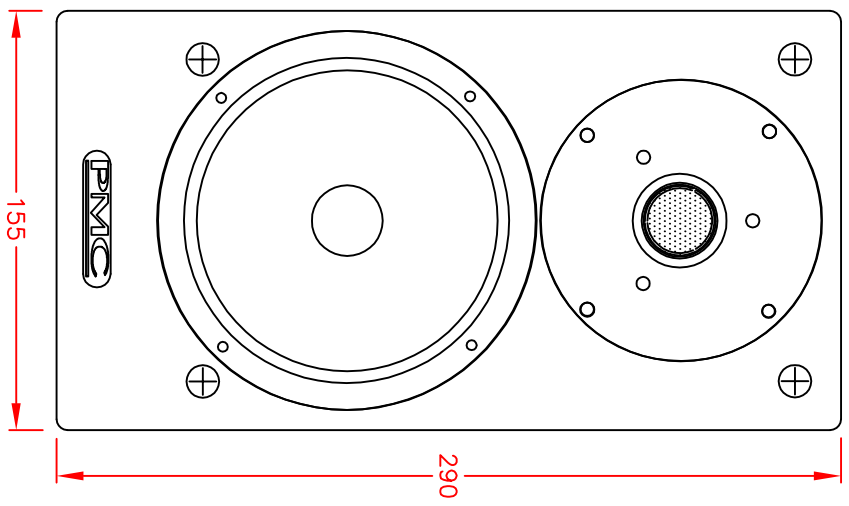

1 A B C D E F G H J K

FRONT VIEW

SIDE VIEW

ALL DIMENSIONS IN MILLIMETRES

THE PROFESSIONAL MONITOR COMPANY
 43-45 Crawley Green Road
 Luton, Bedfordshire LU2 0AA
 TEL: 0870 4441044 FAX: 0870 4441044

ORIGINAL APPROVED	DATE	INIT	TITLE
ISSUE 1	15-07-04	PRT	ACTIVATED DB1S DIMENSIONS
ISSUE 2	04-12-09	AW	
ISSUE 3	08-02-12	AW	