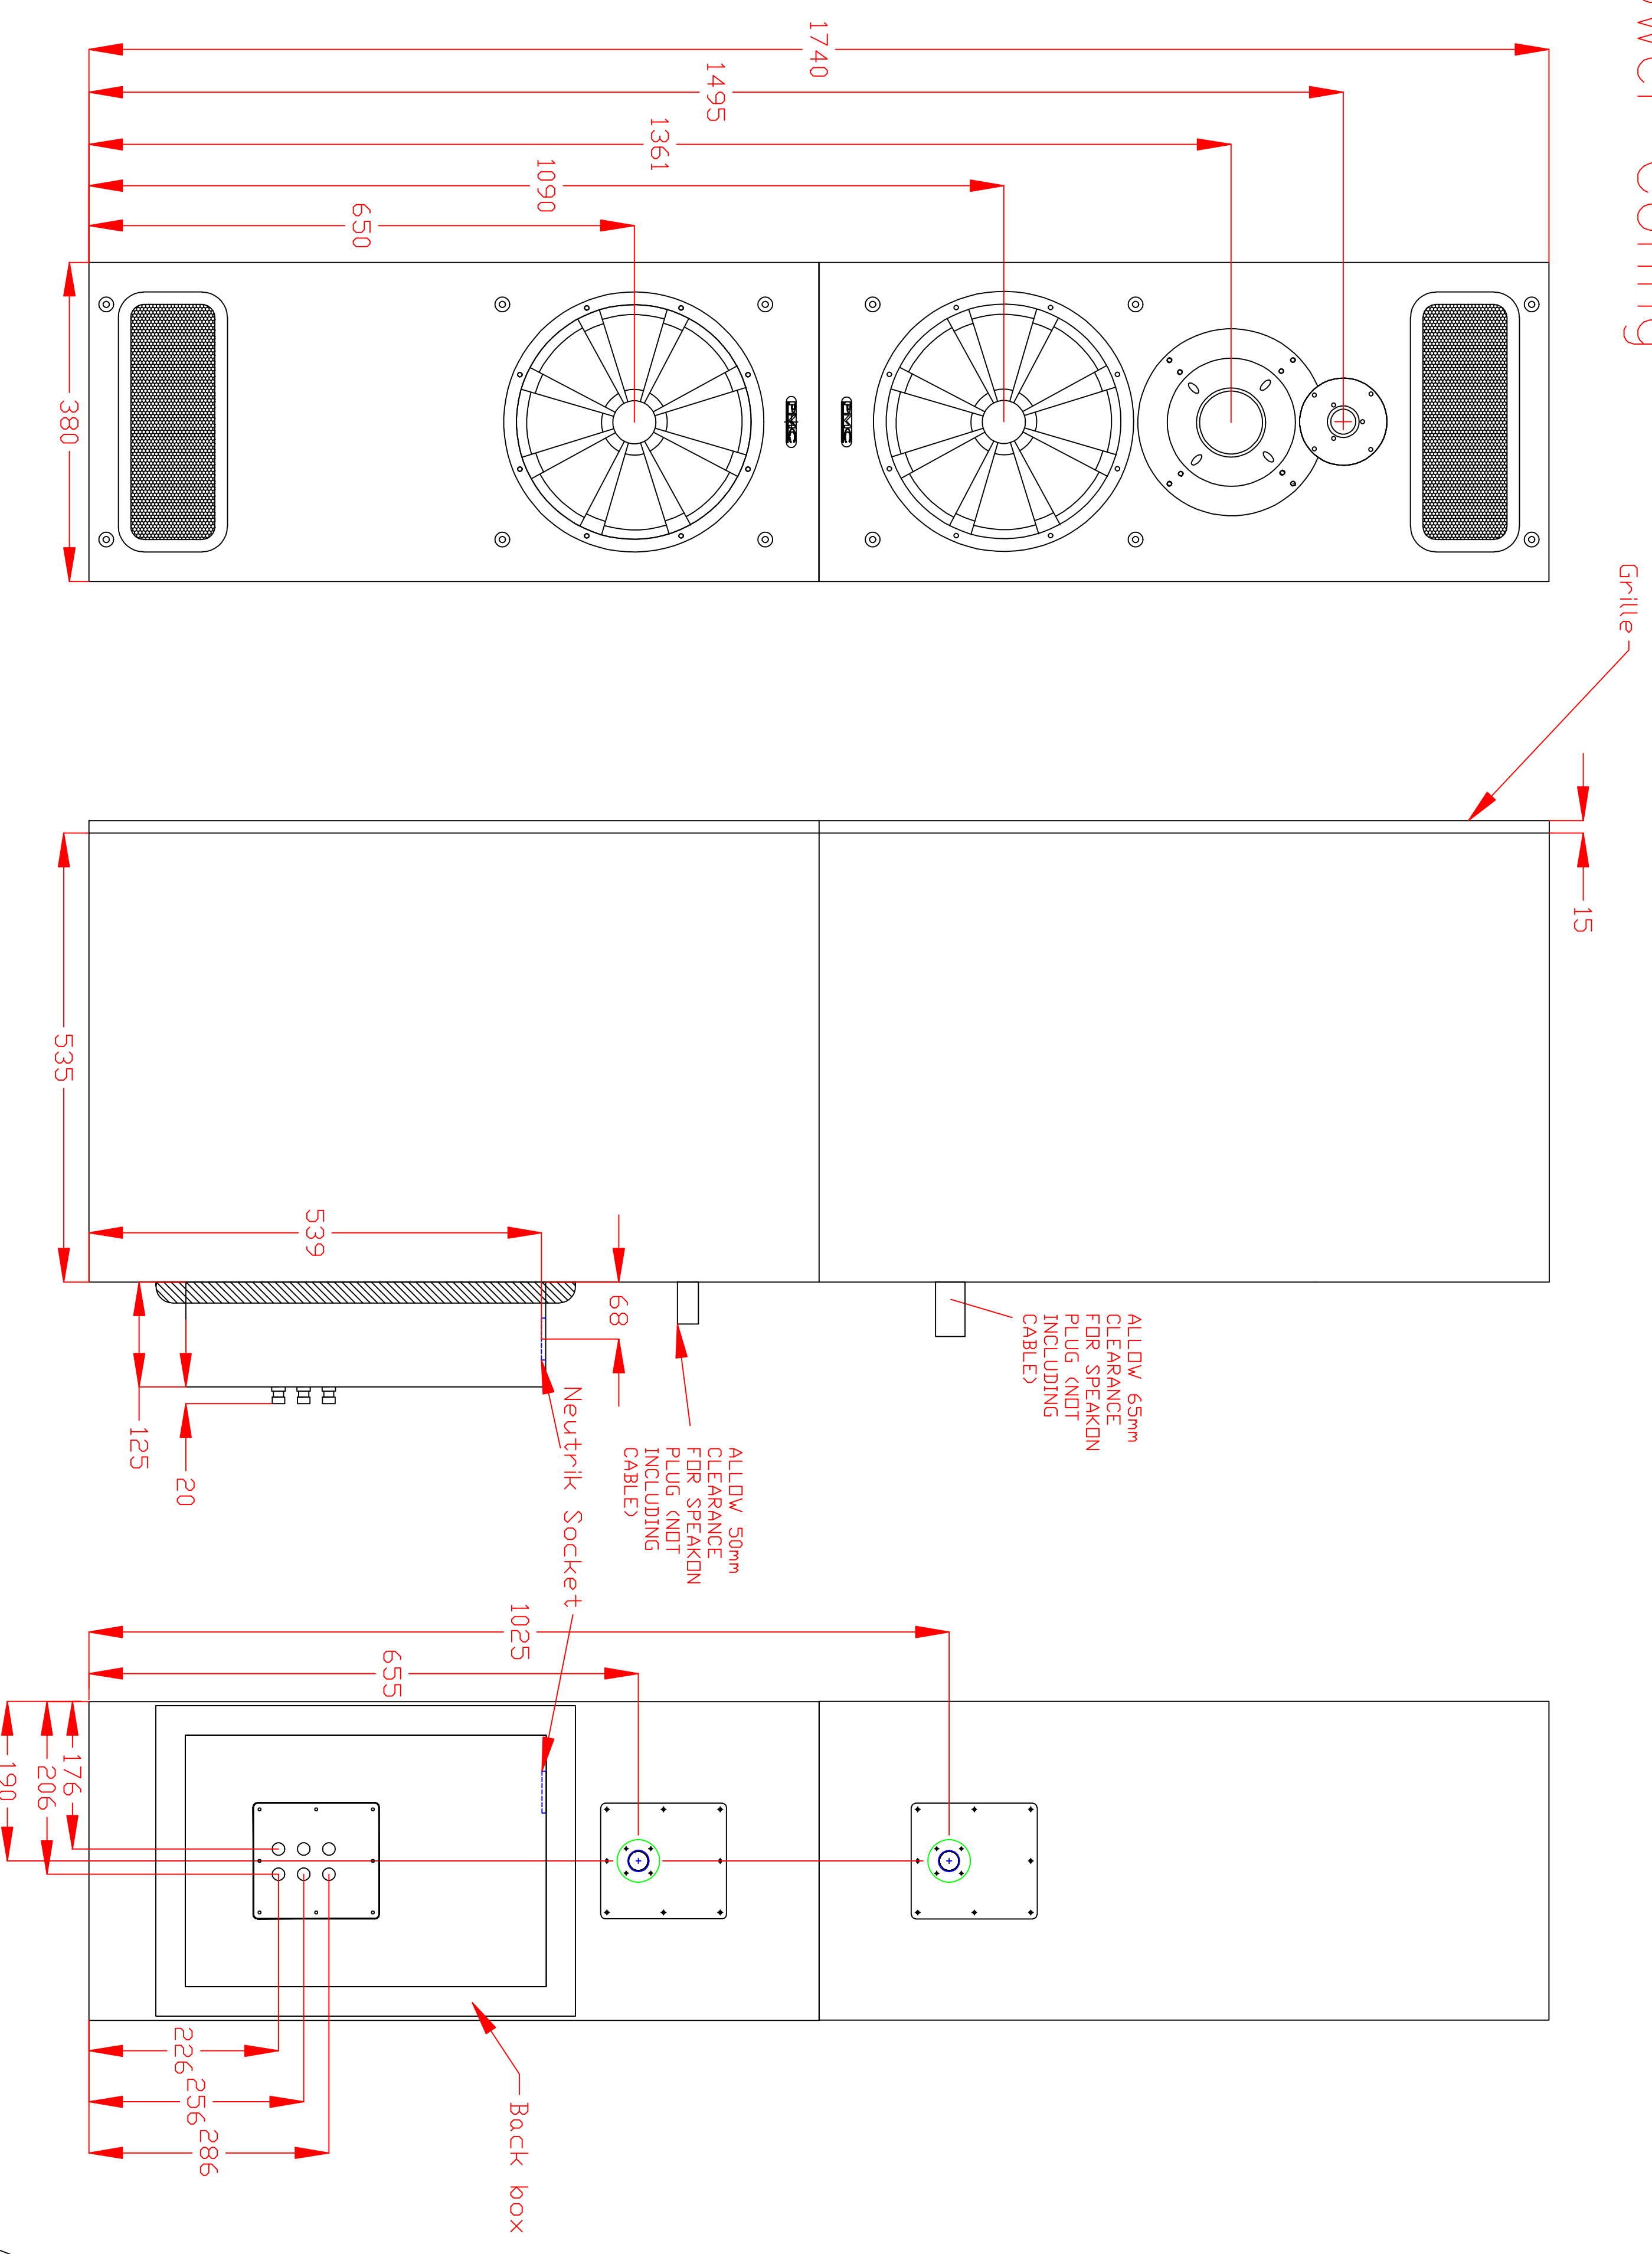

Side by Side Config

Tower Config

ALL DIMENSIONS IN MILLIMETERS

THE PROFESSIONAL MONITOR COMPANY
 43-45 Crawley Green Road
 Luton, Bedfordshire LU2 0AA
 TEL: 0870 4441044 FAX: 0870 4441045

ORIGINAL	DATE	INIT
APPROVED		
ISSUE 1	30-10-06	OAT
ISSUE 2		
ISSUE 3		

PROJECT
 MB2 & MB2S

TITLE
 MB2S XBD-C VIEW DIMS
 DRAWING NO.
 MB2XBDCN6
 SHEET
 /