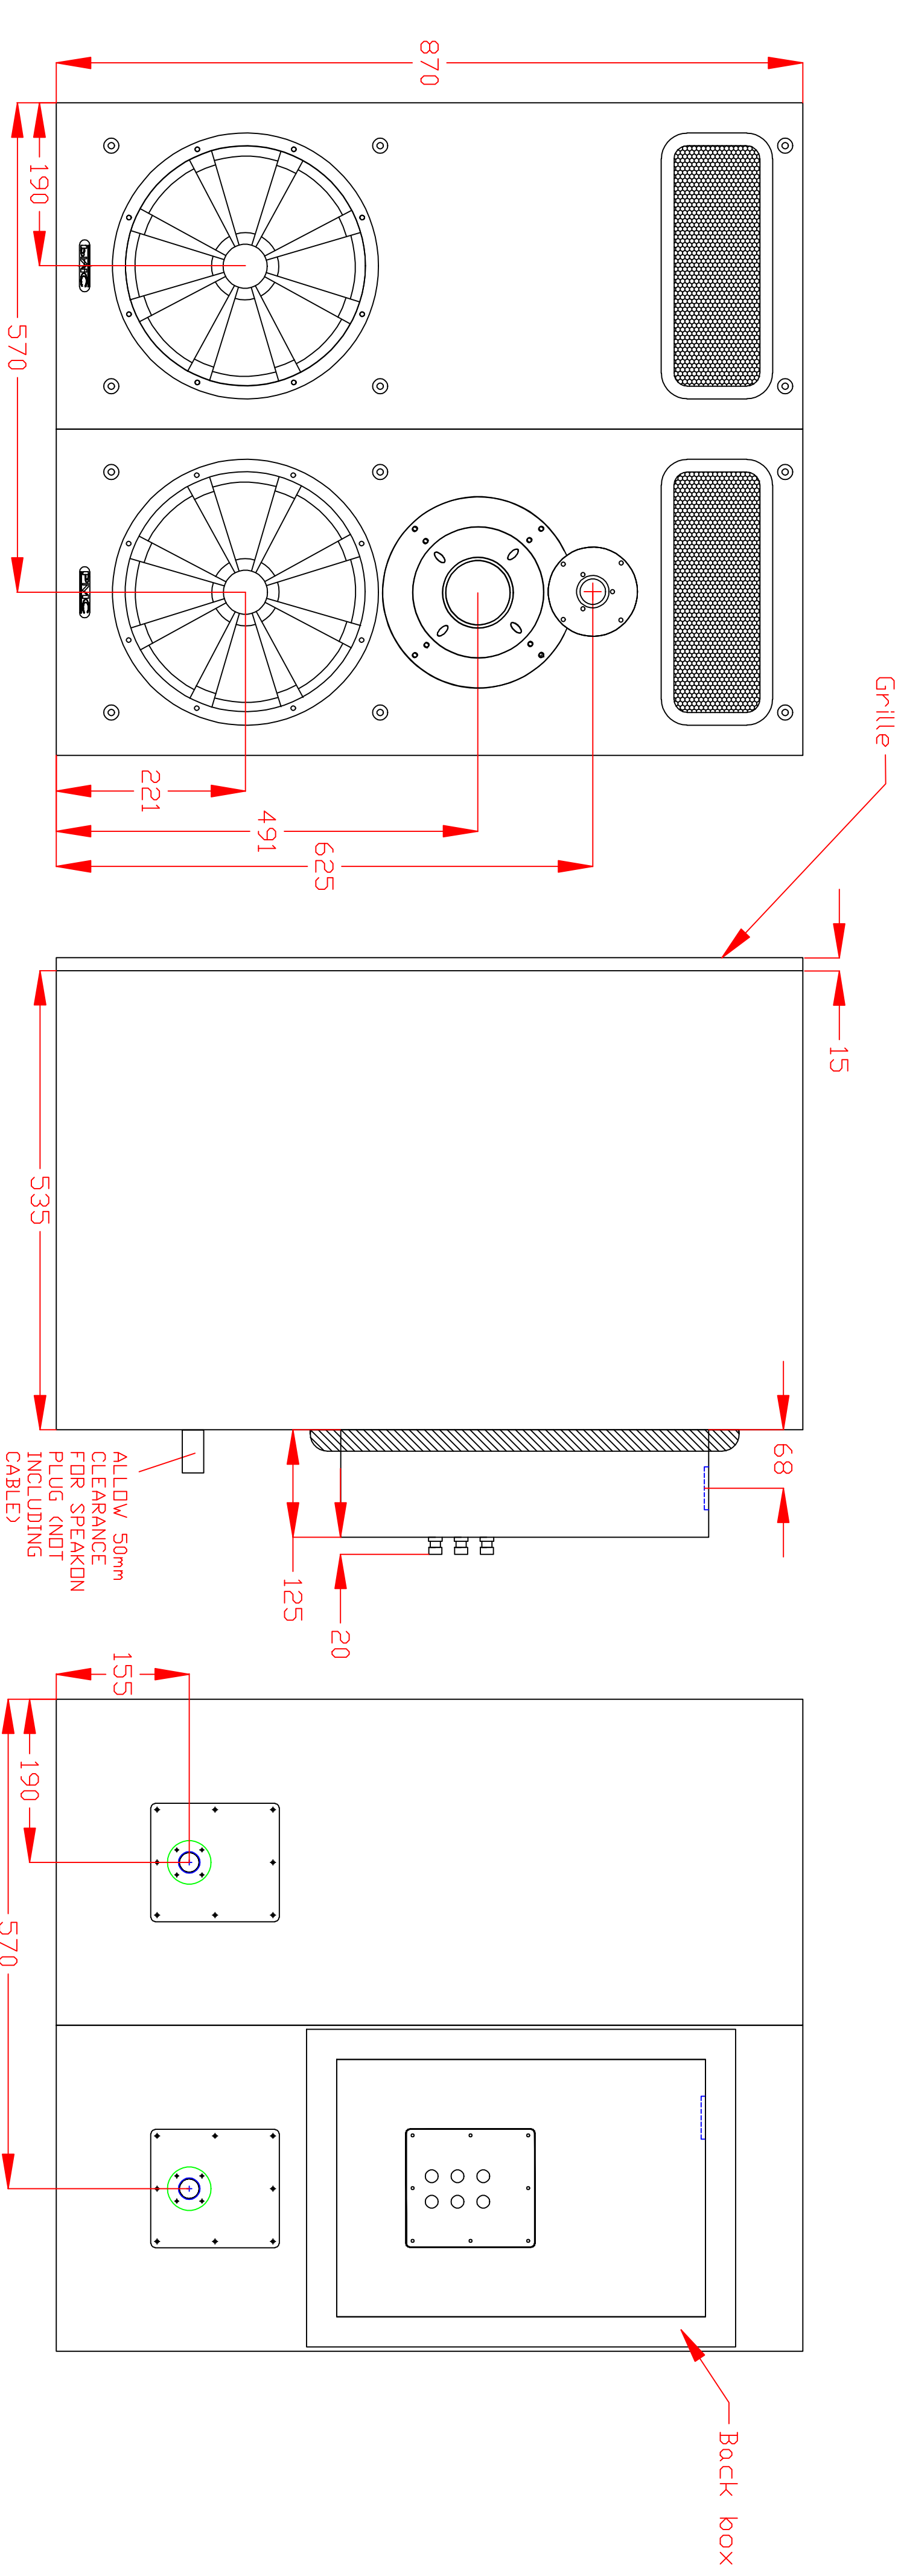

Side by Side Config

Tower Config

ALL DIMENSIONS IN MILLIMETERS

THE PROFESSIONAL MONITOR COMPANY
 43-45 Crawley Green Road
 Luton, Bedfordshire LU2 0AA
 TEL: 0870 4441044 FAX: 0870 4441045

ORIGINAL	DATE	INIT
APPROVED		
ISSUE 1	30-10-06	OAT
ISSUE 2		
ISSUE 3		

PROJECT
 MB2 & MB2S

TITLE
 MB2S XBD-C VIEW DIMS
 DRAWING NO.
 MB2XBDCN6
 SHEET
 /