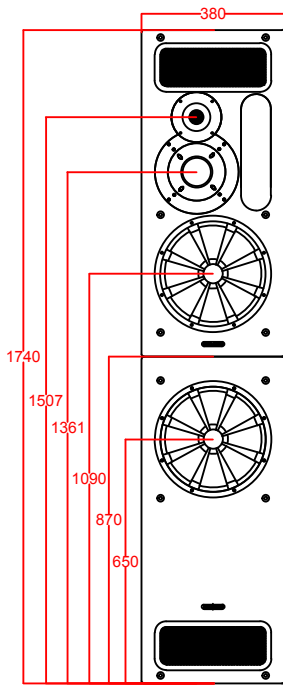

MB3XBDS-A

1x control 1200
1x power 2400

ALL DIMENSIONS IN MILLIMETRES

THE PROFESSIONAL MONITOR COMPANY
43-45 Crowley Green Road
Luton, Bedfordshire LU2 0AA
TEL: 0870 4441044 FAX: 0870 4441045

	DATE	INIT
ORIGINAL	14-09-11	AW
APPROVED		
ISSUE 1		
ISSUE 2		
ISSUE 3		

PROJECT
MB3

TITLE	
MB3XBDS-A	
DRAWING NO.	SHEET
	/